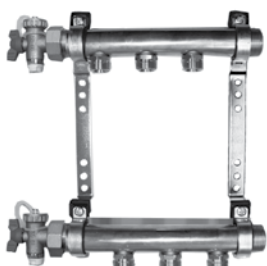

Roth 3 port manifold set with brackets	1 pcs	1115009807
Roth 4 port manifold set with brackets	1 pcs	1115009808
Roth 5 port manifold set with brackets	1 pcs	1115009809
Roth 6 port manifold set with brackets	1 pcs	1115009810
Roth 7 port manifold set with brackets	1 pcs	1115009811