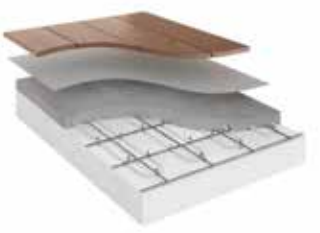

ROTH COMMERCIAL SYSTEMS

Roth commercial Systems

When it comes to large-scale applications and buildings with special load-bearing capacity requirements, Roth's underfloor design tool offers a perfect solution for different industrial and commercial applications in varying structural conditions. The Roth commercial offering utilizes 20 mm and 26 mm pipe, tied to the reinforcing bars of the concrete, combined with Roth composite manifolds. The system provides maximum design flexibility and easy installation to guarantee an energy efficient floor heating and/or cooling environment.