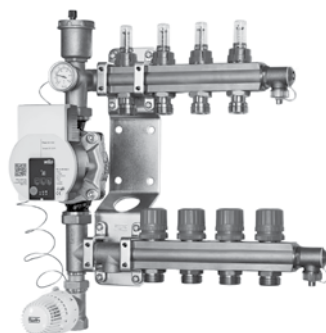

Roth combined ShuntUnit with flow meter 2   1 pcs   7401973522

Roth combined ShuntUnit with flow meter 3   1 pcs   7401973523

Roth combined ShuntUnit with flow meter 4   1 pcs   7401973524

Roth combined ShuntUnit with flow meter 5   1 pcs   7401973525

Roth combined ShuntUnit with flow meter 6   1 pcs   7401973526

Roth combined ShuntUnit with flow meter 7   1 pcs   7401973527

Roth combined ShuntUnit with flow meter 8   1 pcs   7401973528