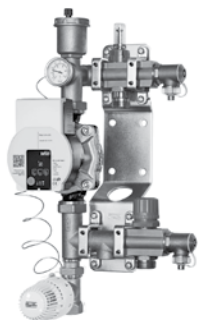

Connecting systems

MATERIAL	PCK QUANTITY	UK NO.