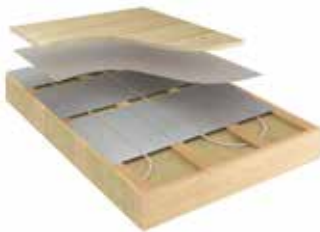

Roth QuickTemp Heat diffusion Plate with EPS Insulation

Roth QuickTemp heat distribution plates with 30 mm EPS insulation are designed to be installed with the aluminium plates directly on the top of the suspended timber floor joists. The insulation panel is positioned between the joists fixed onto wooden battens. The aluminum plates lay flush across the joists or battens with minimum height built up creating 100% contact surface with floor covering resulting in even heat distribution. The Roth system uses 16 mm PERT S5® pipe in 2 x track 200 mm centres.