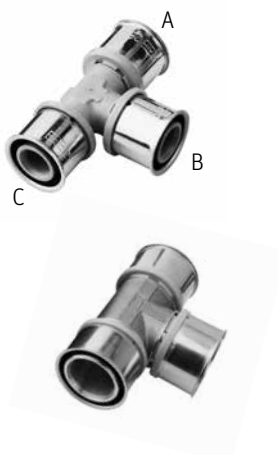

Roth T-pieces

Roth T-piece standard 16 x 16 x 16 mm	10/box	1115006642
Roth T-piece standard 20 x 20 x 20 mm	10/box	1115005525
Roth T-piece standard 25 x 25 x 25 mm	5/box	1115005526
Roth T-piece standard 32 x 32 x 32 mm	5/box	1115005527
Roth T-piece standard 40 x 40 x 40 mm	2/box	1135004450
Roth T-piece standard 50 x 50 x 50 mm	2/box	1135004452
T-piece dimensions: A inlet flow (mm), B branch (mm), C exit flow (mm).		
Roth T-piece standard 63 x 63 x 63 mm (B)	1 pcs	1135004383