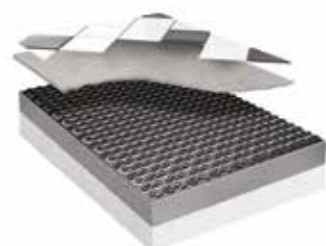

#### Roth Pin Clamp System

Based on the tacker clip function the compression spring gun delivers a staple pin securing 10.5 –16 mm pipe into wooden floors. The tool holds 4 x 20 pin magazines. The clip is designed with 16 mm steel pins completed with a solid plastic collar giving a finishing height of 20 mm.

#### Roth Clip Rail System

The Roth Clip Rail System is attached to existing insulation with holding clips or secured in concrete with nail a gun, in addition the rail comes with adhesive tape on the underside to secure initial positioning. The clip rail is 2 meters long with options for mounting 10.5 mm, 16 mm or 20 mm Roth X-PERT® S5 Pipe. The 50 mm rail clip spacing provides pipe centre flexibility, fixing is achieved by simply pressing the pipe into the rail clip. Distance between clip rail rows should be designed at 1 m intervals.

#### Roth QuickTemp Compact® System

Roth QuickTemp Compact® is a specially developed dry system for the installation of underfloor heating where low overall installation height and quick heat response time is required. The system uses 10.5 mm Roth X-PERT® S5 Pipe laid in a 4 track, 150 centres 0.5 mm aluminium distribution plate bonded to high density EPS insulation to give total 14 mm height build up. Roth QuickTemp Compact® can be installed as a floating system for wood flooring or as a fixed system for tiles using Roth QuickTemp Compact® FLEX FIX adhesive. The system also has the option of a 24 mm bonded insulation plated for installation with 16 mm Roth X-PERT® S5 Pipe.