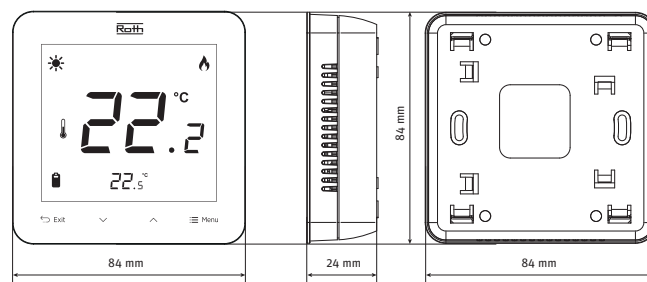

Roth Touchline® SL Plus room thermostat

Standby display without operation
Standby by program. at user level
Transmission frequency
Range up to

Ambient temperature
Ambient humidity
Degree of protection
Approvals

Max. 5 sec.
3.5 sec.
868 MHz
30 m (ordinary building)
0 - 55°C
Max. 80% RF
IP20 (EN60529)
CE 2014/53/EU