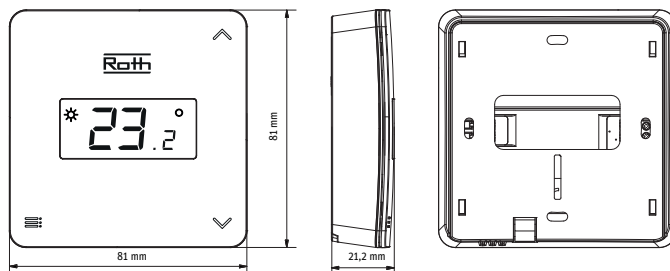

Roth Touchline® SL Thermostat X