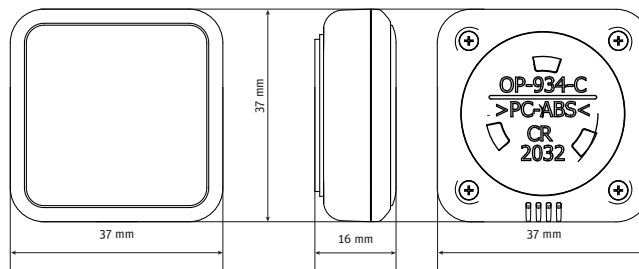

Roth Touchline® SL Room Sensor Mini