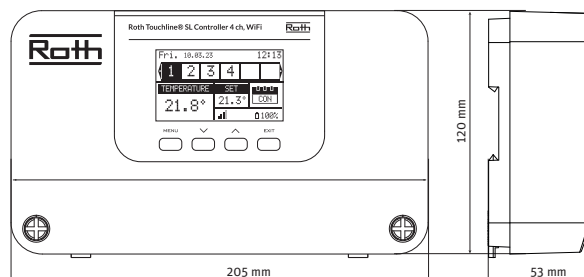

4 thermostat/sensors
4 thermostat/sensors
(max. 6 actuators per zone)
6 window contacts (per zone) (EN60730)
868 MHz
30 m (in ordinary building)

Max. load pump relay
Max. load potential-free relay
Power supply cable
Ambient temperature
Ambient humidity
Storage/transport temperature
Degree of protection
Fuse glass fuse
Approvals

230V and 0.5 A
1A
85 cm
5 - 50°C
< 80% RH
-20 - +50°C
IP20 (EN60529)
WT 3.15A (5 x 20 mm)
CE 2014/53/EU

Roth Touchline® SL Thermostat, X (white) Roth Touchline® SL Thermostat, X (black)

Supply voltage Thermostat X:
Battery life Thermostat X:

HVAC no. 7466397170
HVAC no. 7466397171
2 pcs. AA 1.5V
4 years

Roth Touchline® SL Standard room thermostat (white) Roth Touchline® SL Standard room thermostat (black)

Roth Touchline® SL Plus room thermostat

Supply voltage
Battery life

HVAC no. 7466397180

HVAC no. 7466397181
HVAC no. 7466397190
2 pcs. AAA 1.5V
> 2 years (floor sensor)
> 4 years)

Below thermostat data is identical for all thermostat

Power consumption standby
Room temperature, setting range
Comfort floor temperature, setting range
Floor temperature, max. setting range
External floor sensor

~ 50uA
+5 - + 30°C
+15 - + 30°C
+26 - + 35°C
NTC 10k B = 3435K (2,5 m)

Accuracy (resolution)
Time constant (time delay)
Activation time (wake-up time)
Max. forced update time for data from control box

± 0.5 K.
Approx. 4 min.
< 2 sec.
10 sec.

Roth Touchline® SL Controller 4 ch, WiFi