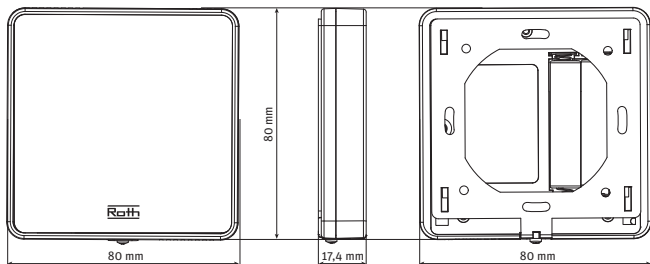

Roth Touchline® SL control system

Roth Touchline® SL Radiator Actuator
Roth Touchline® SL Window Sensor

HVAC no. 7466397450
HVAC no. 7466397600

Accessories

Roth Actuator 230V 1 Watt NC
Roth Touchline® SL Antenna
Roth Touchline® SL Repeater
Roth Cable Sensor for thermostats

HVAC no. 7466275433
HVAC no. 7466397305
HVAC no. 7466397400
HVAC no. 7466397525

Roth Touchline® SL Room Sensor