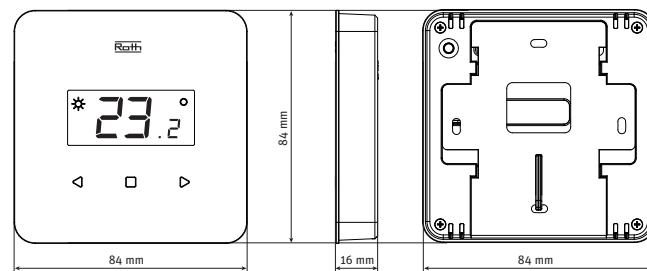

Roth Touchline® SL Standard room thermostat